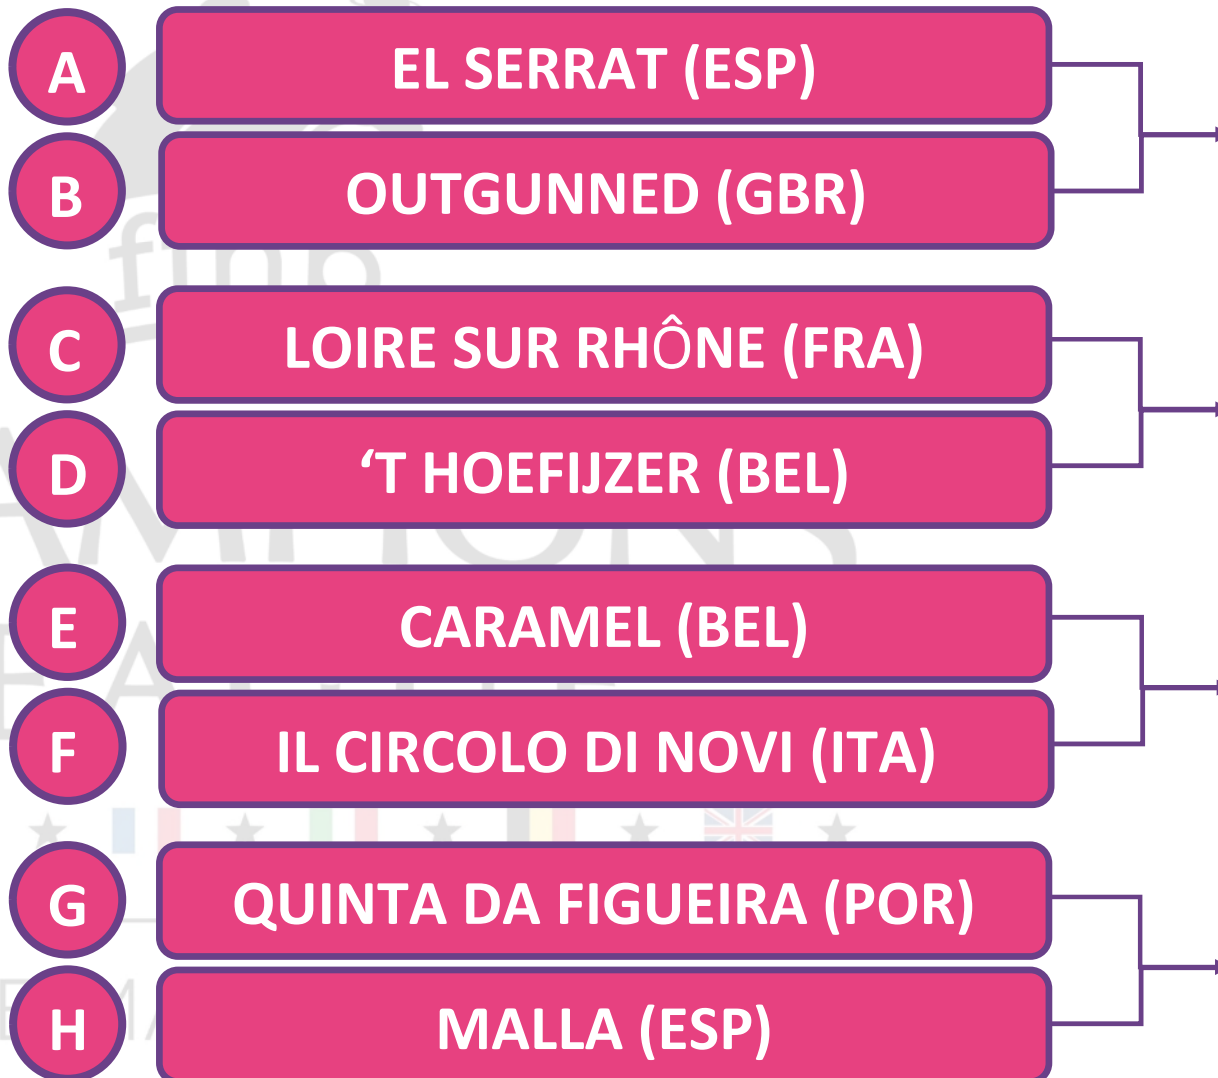

Ladies

Ladies FIHB Ranking 2022		
Rank	Nation	Points
1st	Spain	2645
2nd	France	1095
3rd	Great Britain	1090
4th	Italy	565
5th	Belgium	190
6th	Portugal	70

Ladies participating teams		
Nat	Team	HoS
ESP	CEEC	A
FRA	Salon de Provence	E
GBR	London Reds	C
ITA	Lo Scrivia Pink Ladies	G
POR	Clube Vasco da Gama	No
ESP	El Serrat	No
FRA	Meurchin	No
GBR	Derby HBC	No

no matches between teams of the
same Nation on the 1st day

Pro Elite

Pro Elite FIHB Ranking 2022		
Rank	Nation	Points
1st	Spain	1880
2nd	Belgium	1570
3rd	France	1505
4th	Portugal	760
5th	Italy	710
6th	Great Britain	330

Pro Elite participating teams		
Nat	Team	HoS
ESP	El Serrat	A
BEL	Caramel	E
FRA	Loire sur Rhône	C
POR	Quinta da Figueira	G
ITA	Il Circolo di Novi	no
GBR	Outgunned	no
ESP	Malla	no
BEL	't Hoefijzer	no

no matches between teams of the
same Nation on the 1st day