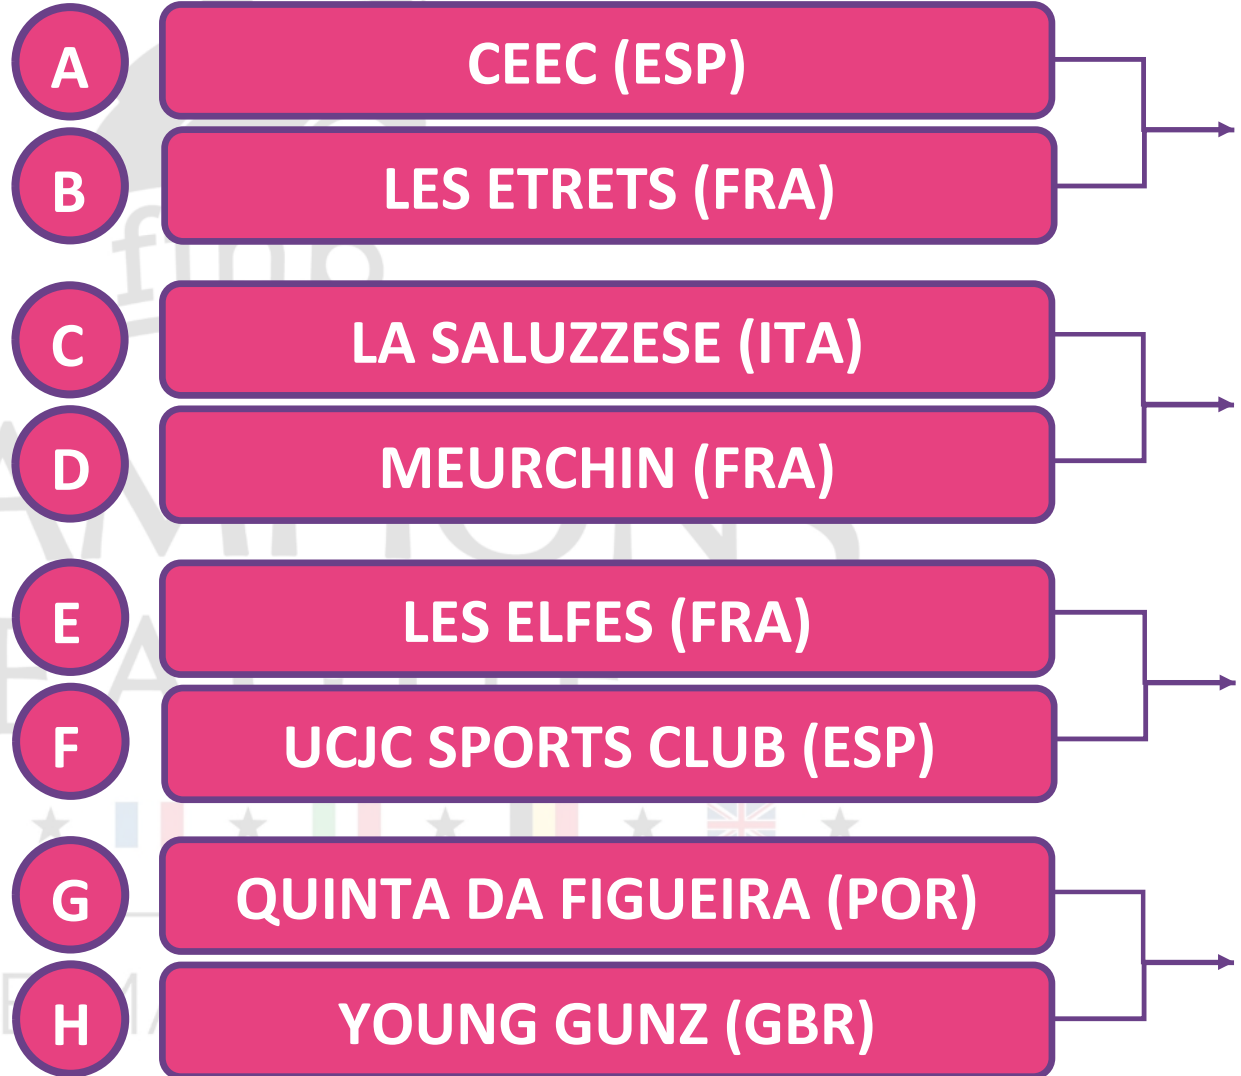

CHAMPIONS LEAGUE

LE MANS 2022

DRAWING

Under16

U16 FIHB Ranking 2022

Rank	Nation	Points
1 st	Spain	1065
2 nd	France	950
3 rd	Italy	525
4 th	Portugal	480
5 th	Great Britain	380
6 th	Belgium	50

U16 participating teams

Nat	Team	HoS
ESP	CEEC	A
FRA	Les Elfes	E
ITA	La Saluzzese	C
POR	Quinta da Figueira	G
GBR	Young Gunz	no
ESP	UCJC Sports Club	no
FRA	Meurchin	no
FRA	Les Etrets	no

no matches between teams of the
same Nation on the 1st day

Ladies

Ladies FIHB Ranking 2022		
Rank	Nation	Points
1st	Spain	2645
2nd	France	1095
3rd	Great Britain	1090
4th	Italy	565
5th	Belgium	190
6th	Portugal	70

Ladies participating teams		
Nat	Team	HoS
ESP	CEEC	A
FRA	Salon de Provence	E
GBR	London Reds	C
ITA	Lo Scrivia Pink Ladies	G
POR	Clube Vasco da Gama	No
ESP	El Serrat	No
FRA	Meurchin	No
GBR	Derby HBC	No

no matches between teams of the
same Nation on the 1st day

Pro Elite

Pro Elite FIHB Ranking 2022		
Rank	Nation	Points
1st	Spain	1880
2nd	Belgium	1570
3rd	France	1505
4th	Portugal	760
5th	Italy	710
6th	Great Britain	330