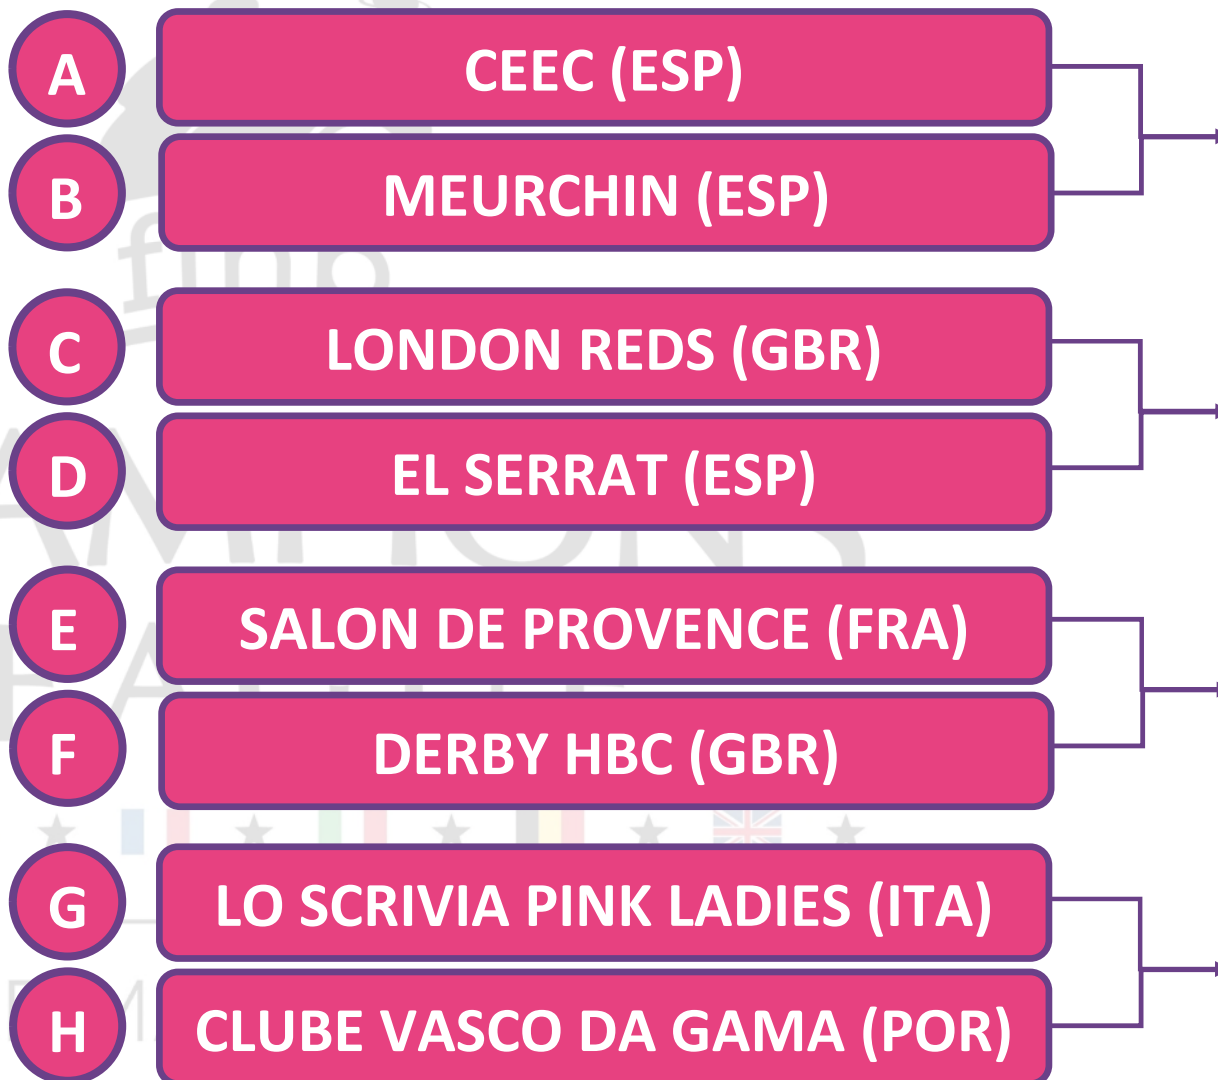

CHAMPIONS LEAGUE

LE MANS 2022

DRAWING

Under16

U16 FIHB Ranking 2022

Rank	Nation	Points
1 st	Spain	1065
2 nd	France	950
3 rd	Italy	525
4 th	Portugal	480
5 th	Great Britain	380
6 th	Belgium	50

U16 participating teams

Nat	Team	HoS
ESP	CEEC	A
FRA	Les Elfes	E
ITA	La Saluzzese	C
POR	Quinta da Figueira	G
GBR	Young Gunz	no
ESP	UCJC Sports Club	no
FRA	Meurchin	no
FRA	Les Etrets	no

no matches between teams of the
same Nation on the 1st day

Ladies

Ladies FIHB Ranking 2022		
Rank	Nation	Points
1st	Spain	2645
2nd	France	1095
3rd	Great Britain	1090
4th	Italy	565
5th	Belgium	190
6th	Portugal	70

Ladies participating teams		
Nat	Team	HoS
ESP	CEEC	A
FRA	Salon de Provence	E
GBR	London Reds	C
ITA	Lo Scrivia Pink Ladies	G
POR	Clube Vasco da Gama	No
ESP	El Serrat	No
FRA	Meurchin	No
GBR	Derby HBC	No

no matches between teams of the
same Nation on the 1st day

Pro Elite

Pro Elite FIHB Ranking 2022		
Rank	Nation	Points
1st	Spain	1880
2nd	Belgium	1570
3rd	France	1505
4th	Portugal	760
5th	Italy	710
6th	Great Britain	330