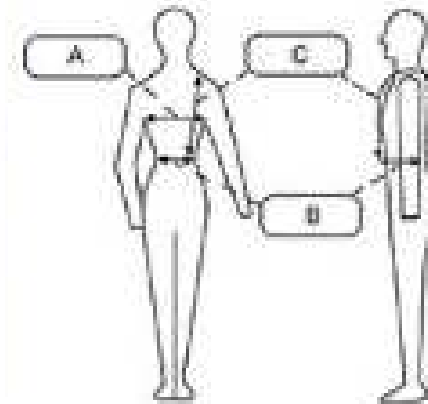

GRILLE DE TAILLES GILET DE PROTECTION EQUITHEME BELT 991 211	
Taille	Correspondance en cm
CXXS/enfants XXS	A:64-68 / B:60-66 / C:63-68
CXS/enfants XS	A:68-72 / B:64-70 / C:67-72
CS/enfants S	A:72-77 / B:69-74 / C:72-77
CM/enfants M	A:77-81 / B:74-77 / C:78-84
CL/enfants L	A:81-84 / B:75-80 / C:84-88
AXS/adultes XS	A:83-87 / B:79-82 / C:83-90
AS/adultes S	A:88-93 / B:83-90 / C:86-93
AM/adultes M	A:95-100 / B:90-98 / C:89-95
AL/adultes L	A:98-104 / B:95-102 / C:92-97

🇬🇧 SIZES

=> How to choose the size ?

To correctly choose your size, you just need 2 steps : The distance between your shoulder and your waist and your size. Refer to the chart below to determine the size you should choose.